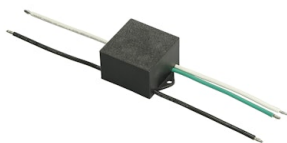

Schematic light drawing

Beam Angle: 34°

h(m)	E(lx)	D(m)
1	9709	0.62
2	2427	1.23
3	1079	1.85
4	607	2.46
5	388	3.08

Luminous flux luminaire
4056 lm

Photometric

Lighting type	Direct
Light distribution	Symmetric
CCT (K)	2700
CRI>	80
Beam angle C0-180 (°)	34
Beam angle C90-270 (°)	34
Extreme cut off	No

Accessories & Power Supply

OPTIONAL Pole

FA24906

Pole Ø76 mm h 4500 mm(with Base)

OPTIONAL Accessory

F990E00A000

S.P.D. (SURGE PROTECTION DEVICE)

OPTIONAL Pole

FA24806

Pole Ø76 mm h 3500 mm(with Base)

OPTIONAL Pole

FA24833

Pole Ø76 mm h 3500 mm(with Base)

OPTIONAL Accessory

FA16830

Antivandal Louvre Perseo 4