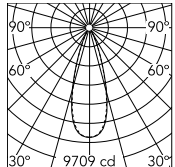

Schematic light drawing

Beam Angle: 34°

h(m)	E(lx)	D(m)
1	9709	0.62
2	2427	1.23
3	1079	1.85
4	607	2.46
5	388	3.08

Luminous flux luminaire
4056 lm

Photometric

Lighting type	Direct
Light distribution	Symmetric
CCT (K)	2700
CRI>	80
Beam angle C0-180 (°)	34
Beam angle C90-270 (°)	34
Extreme cut off	No