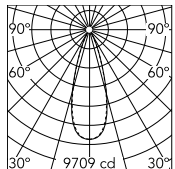

Schematic light drawing

Beam Angle: 34°

h(m)	E(lx)	D(m)
1	9709	0.62
2	2427	1.23
3	1079	1.85
4	607	2.46
5	388	3.08

Luminous flux luminaire
4056 lm

Photometric

Lighting type	Direct
Light distribution	Symmetric
CCT (K)	2700
CRI>	80
Beam angle C0-180 (°)	34
Beam angle C90-270 (°)	34
Extreme cut off	No