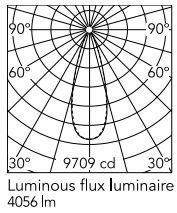

Schematic light drawing

Beam Angle: 34°

h(m)	E(lx)	D(m)
1	9709	0.62
2	2427	1.23
3	1079	1.85
4	607	2.46
5	388	3.08

Luminous flux luminaire
4056 lm

Photometric

Lighting type	Direct
Light distribution	Symmetric
CCT (K)	2700
CRI>	80
Beam angle C0-180 (°)	34
Beam angle C90-270 (°)	34
Extreme cut off	No