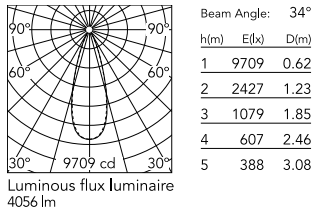

Schematic light drawing

Photometric

Lighting type	Direct
Light distribution	Symmetric
CCT (K)	2700
CRI>	80
Beam angle C0-180 (°)	34
Beam angle C90-270 (°)	34
Extreme cut off	No

Electrical

Insulation class	I
Frequency (Hz)	50/60
Main voltage (Vac)	220-240
Power supply	Integrated
Dimmable	Yes
Power supply type	Dimmable DALI 1
Dimming interface	Dimmer Integrated
Emergency	No