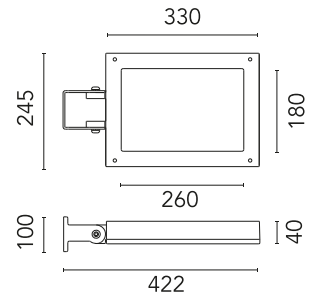

LED source included. Integrated power supply 220-240V. Graduated fixing bracket included. Equipped with a M20x1.5 cable guide (for 7mm<math>$\varnothing$</math>13mm cables) and IP68 connector. To ensure the tightness of the cable guide it's recommended to use flexible electric cables suitable for exterior use. Optional accessories: protruding arm for walls; feet and arms to install the luminaire on a mast; wall-washer visor and anti-vandalism protection lid. Extraclear transparent glass.