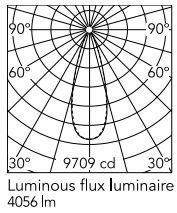

## Schematic light drawing

Beam Angle: 34°

h(m)	E(lx)	D(m)
1	9709	0.62
2	2427	1.23
3	1079	1.85
4	607	2.46
5	388	3.08

Luminous flux luminaire  
4056 lm

## Photometric

Lighting type	Direct
Light distribution	Symmetric
CCT (K)	2700
CRI>	80
Beam angle C0-180 (°)	34
Beam angle C90-270 (°)	34
Extreme cut off	No