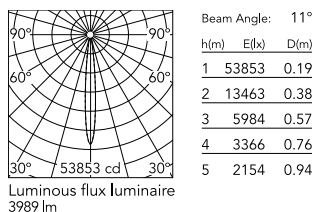

Physical

Colour	Anthracite
Orientation	Adjustable
Longitudinal tilting (°)	156
Net weight (kg)	5.06
Package height (mm)	155
Package width (mm)	265
Package length (mm)	430
Package volume (m3)	0.02
IP internal	65

Photometric

Lighting type	Direct
Light distribution	Symmetric
CCT (K)	2700
CRI>	80
Beam angle C0-180 (°)	11
Beam angle C90-270 (°)	11
Extreme cut off	No

Electrical

Insulation class	I
Frequency (Hz)	50/60
Main voltage (Vac)	220-240
Power supply	Integrated
Dimmable	Yes
Power supply type	Dimmable DALI 1
Dimming interface	Dimmer Integrated
Emergency	No