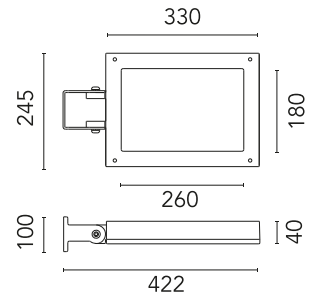

Are you a professional and your project needs consulting and support?

[BOOK AN APPOINTMENT](#)

Main specifications

EAN	8054793647968
Mounting	Wall, Ground
Light source type	LED
Light sources included	Yes
LED type	Power LED
Number of lamps	1
System power (W)	53
Source flux (lm)	5859
Lumen Output (lm)	3989

Physical

Colour	Anthracite
Orientation	Adjustable
Longitudinal tilting (°)	156
Net weight (kg)	5.06
Package height (mm)	155
Package width (mm)	265
Package length (mm)	430
Package volume (m3)	0.02
IP internal	65

FA25033

Pole Ø76 mm h 3500 mm (+500
mm In-ground)

OPTIONAL
Pole

FA24933

Pole Ø76 mm h 4500 mm(with
Base)

OPTIONAL
Pole

FA25133

Pole Ø76 mm h 4500 mm (+500
mm In-ground)