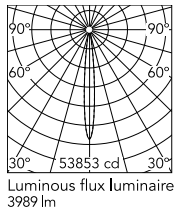

Schematic light drawing

Beam Angle: 11°

h(m)	E(lx)	D(m)
1	53853	0.19
2	13463	0.38
3	5984	0.57
4	3366	0.76
5	2154	0.94

Photometric

Lighting type	Direct
Light distribution	Symmetric
CCT (K)	2700
CRI>	80
Beam angle C0-180 (°)	11
Beam angle C90-270 (°)	11
Extreme cut off	No