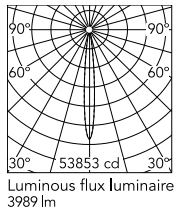

Schematic light drawing

Beam Angle: 11°

h(m)	E(lx)	D(m)
1	53853	0.19
2	13463	0.38
3	5984	0.57
4	3366	0.76
5	2154	0.94

Photometric

Lighting type	Direct
Light distribution	Symmetric
CCT (K)	2700
CRI>	80
Beam angle C0-180 (°)	11
Beam angle C90-270 (°)	11
Extreme cut off	No