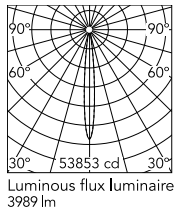

Schematic light drawing

Beam Angle: 11°

| h(m) | E(lx) | D(m) |
|------|-------|------|
| 1 | 53853 | 0.19 |
| 2 | 13463 | 0.38 |
| 3 | 5984 | 0.57 |
| 4 | 3366 | 0.76 |
| 5 | 2154 | 0.94 |

Photometric

| | |
|------------------------|-----------|
| Lighting type | Direct |
| Light distribution | Symmetric |
| CCT (K) | 2700 |
| CRI> | 80 |
| Beam angle C0-180 (°) | 11 |
| Beam angle C90-270 (°) | 11 |
| Extreme cut off | No |