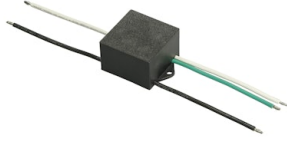

Accessories & Power Supply

OPTIONAL Pole

FA25006

Pole Ø76 mm h 3500 mm (+500 mm In-ground)

OPTIONAL Accessory

F990E00A000

S.P.D. (SURGE PROTECTION DEVICE)

OPTIONAL Pole

FA24806

Pole Ø76 mm h 3500 mm(with Base)

OPTIONAL Pole

FA24833

Pole Ø76 mm h 3500 mm(with Base)

OPTIONAL Pole

FA415006

Pole Ø 102 mm h 5000 mm With Base