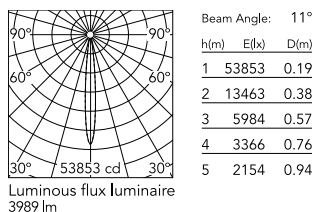

## Schematic light drawing

## Photometric

Lighting type	Direct
Light distribution	Symmetric
CCT (K)	2700
CRI>	80
Beam angle C0-180 (°)	11
Beam angle C90-270 (°)	11
Extreme cut off	No