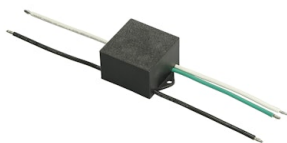

## Accessories & Power Supply

OPTIONAL Pole

FA25006

Pole Ø76 mm h 3500 mm (+500 mm In-ground)

OPTIONAL Accessory

F990E00A000

S.P.D. (SURGE PROTECTION DEVICE)

OPTIONAL Pole

FA24806

Pole Ø76 mm h 3500 mm(with Base)

OPTIONAL Pole

FA24906

Pole Ø76 mm h 4500 mm(with Base)

OPTIONAL Pole

FA25106

Pole Ø76 mm h 4500 mm (+500 mm In-ground)