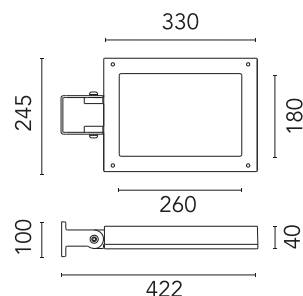

LED source included. Integrated power supply 220-240V. Graduated fixing bracket included. Equipped with a M20x1.5 cable guide (for 7mm<math>\lt; \varnothing < \lt; 13\text{mm}</math> cables) and IP68 connector. To ensure the tightness of the cable guide it's recommended to use flexible electric cables suitable for exterior use. Optional accessories: protruding arm for walls; feet and arms to install the luminaire on a mast; wall-washer visor and anti-vandalism protection lid. Extraclear transparent glass.