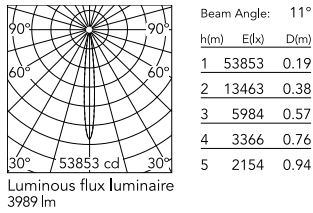

Schematic light drawing

Photometric

Lighting type	Direct
Light distribution	Symmetric
CCT (K)	2700
CRI>	80
Beam angle C0-180 (°)	11
Beam angle C90-270 (°)	11
Extreme cut off	No

Electrical

Insulation class	I
Frequency (Hz)	50/60
Main voltage (Vac)	220-240
Power supply	Integrated
Dimmable	Yes
Power supply type	Dimmable DALI 1
Dimming interface	Dimmer Integrated
Emergency	No