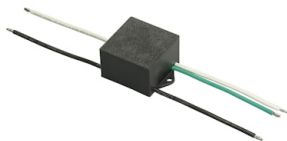

Accessories & Power Supply

OPTIONAL Pole

FA25106

Pole Ø76 mm h 4500 mm (+500 mm In-ground)

OPTIONAL Accessory

F990E00A000

S.P.D. (SURGE PROTECTION DEVICE)

OPTIONAL Pole

FA24806

Pole Ø76 mm h 3500 mm(with Base)

OPTIONAL Pole

FA24833

Pole Ø76 mm h 3500 mm(with Base)