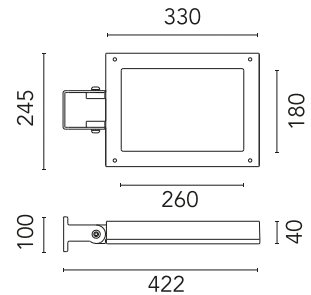

## Perseo 4 Symmetric Optic Dimmable 1-10V

Designed by FLOS Outdoor, 2012

LED source included. Integrated power supply 220-240V. Graduated fixing bracket included. Equipped with a M20x1.5 cable guide (for 7mm<math><math>\varnothing</math></math>13mm cables) and IP68 connector. To ensure the tightness of the cable guide it's recommended to use flexible electric cables suitable for exterior use. Optional accessories: protruding arm for walls; feet and arms to install the luminaire on a mast; wall-washer visor and anti-vandalism protection lid. Extraclear transparent glass.

### Main specifications

EAN	8054793648224
Mounting	Wall, Ground
Light source type	LED
Light sources included	Yes
LED type	Power LED
Number of lamps	1
System power (W)	53
Source flux (lm)	5859
Lumen Output (lm)	4056

### Physical

Colour	Anthracite
Orientation	Adjustable
Longitudinal tilting (°)	156
Net weight (kg)	5.06
Package height (mm)	155
Package width (mm)	265
Package length (mm)	430
Package volume (m3)	0.02
IP internal	65

FA414033

Pole Ø 102 mm h 4000 mm With  
Base

OPTIONAL  
Pole

FA414533

Pole Ø 102 mm h 4000 mm (+500  
mm In-ground)

OPTIONAL  
Pole

FA415033

Pole Ø 102 mm h 5000 mm With  
Base