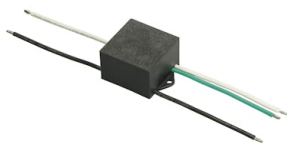

OPTIONAL
Accessory

F990E00A000

S.P.D. (SURGE PROTECTION
DEVICE)

OPTIONAL
Bracket

FA11233

Pole Bracket Franco 2/Perseo 4 Ø
76 mm 180 mm Single

OPTIONAL
Bracket

FA11433

Pole Bracket Franco 2/Perseo 4 Ø
76 mm 180 mm Double

OPTIONAL
Pole

FA24833

Pole Ø76 mm h 3500 mm(with
Base)

OPTIONAL
Pole

FA25033

Pole Ø76 mm h 3500 mm (+500
mm In-ground)

OPTIONAL
Pole

FA24933

Pole Ø76 mm h 4500 mm(with
Base)

OPTIONAL
Pole

FA25133

Pole Ø76 mm h 4500 mm (+500
mm In-ground)