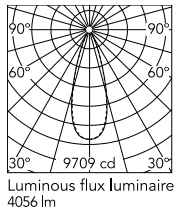

## Schematic light drawing

Beam Angle: 34°

| h(m) | E(lx) | D(m) |
|------|-------|------|
| 1    | 9709  | 0.62 |
| 2    | 2427  | 1.23 |
| 3    | 1079  | 1.85 |
| 4    | 607   | 2.46 |
| 5    | 388   | 3.08 |

## Photometric

|                        |           |
|------------------------|-----------|
| Lighting type          | Direct    |
| Light distribution     | Symmetric |
| CCT (K)                | 2700      |
| CRI>                   | 80        |
| Beam angle C0-180 (°)  | 34        |
| Beam angle C90-270 (°) | 34        |
| Extreme cut off        | No        |