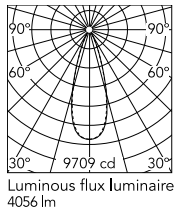

Schematic light drawing

Beam Angle: 34°

h(m)	E(lx)	D(m)
1	9709	0.62
2	2427	1.23
3	1079	1.85
4	607	2.46
5	388	3.08

Luminous flux luminaire
4056 lm

Photometric

Lighting type	Direct
Light distribution	Symmetric
CCT (K)	2700
CRI>	80
Beam angle C0-180 (°)	34
Beam angle C90-270 (°)	34
Extreme cut off	No