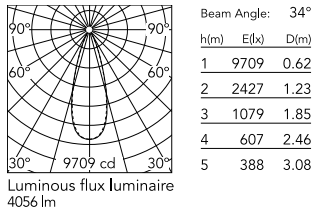

Schematic light drawing

Photometric

Lighting type	Direct
Light distribution	Symmetric
CCT (K)	2700
CRI>	80
Beam angle C0-180 (°)	34
Beam angle C90-270 (°)	34
Extreme cut off	No

Electrical

Insulation class	I
Frequency (Hz)	50/60
Main voltage (Vac)	220-240
Power supply	Integrated
Dimmable	Yes
Power supply type	Dimmable 1-10V
Dimming interface	Dimmer Integrated
Emergency	No