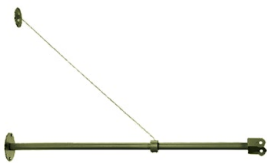

Accessories & Power Supply

OPTIONAL
Pole

FA24806

Pole Ø76 mm h 3500 mm(with
Base)

OPTIONAL
Accessory

F990E00A000

S.P.D. (SURGE PROTECTION
DEVICE)

OPTIONAL
Pole

FA24833

Pole Ø76 mm h 3500 mm(with
Base)

OPTIONAL
Pole

FA25006

Pole Ø76 mm h 3500 mm (+500
mm In-ground)

OPTIONAL
Accessory

FA18112

Wall Bracket Perseo 4 1000 mm

OPTIONAL
Pole

FA25033

Pole Ø76 mm h 3500 mm (+500
mm In-ground)

OPTIONAL
Pole

FA415506

Pole Ø 102 mm h 5000 mm (+500
mm In-ground)

OPTIONAL
Pole

FA24906

Pole Ø76 mm h 4500 mm(with
Base)

OPTIONAL Pole

FA414533

Pole Ø 102 mm h 4000 mm (+500 mm In-ground)

OPTIONAL Pole

FA415033

Pole Ø 102 mm h 5000 mm With Base

OPTIONAL Bracket