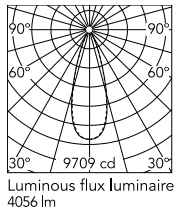

Physical

Colour	Grey
Orientation	Adjustable
Longitudinal tilting (°)	156
Net weight (kg)	5.06
Package height (mm)	155
Package width (mm)	265
Package length (mm)	430
Package volume (m3)	0.02
IP internal	65

Beam Angle: 34°

h(m)	E(lx)	D(m)
1	9709	0.62
2	2427	1.23
3	1079	1.85
4	607	2.46
5	388	3.08

Luminous flux luminaire
4056 lm

Photometric

Lighting type	Direct
Light distribution	Symmetric
CCT (K)	2700
CRI>	80
Beam angle C0-180 (°)	34
Beam angle C90-270 (°)	34
Extreme cut off	No