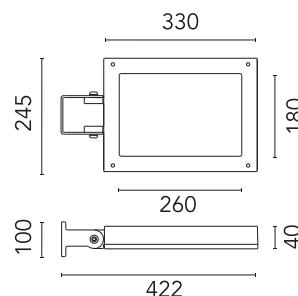

FLOS

FA52516206-310 Grey

Perseo 4 Symmetric Optic Dimmable 1-10V

Designed by FLOS Outdoor, 2012

LED source included. Integrated power supply 220-240V. Graduated fixing bracket included. Equipped with a M20x1.5 cable guide (for 7mm<math>\varnothing</math>13mm cables) and IP68 connector. To ensure the tightness of the cable guide it's recommended to use flexible electric cables suitable for exterior use. Optional accessories: protruding arm for walls; feet and arms to install the luminaire on a mast; wall-washer visor and anti-vandalism protection lid. Extraclear transparent glass.

Physical

Colour	Grey
Orientation	Adjustable
Longitudinal tilting (°)	156
Net weight (kg)	5.06
Package height (mm)	155
Package width (mm)	265
Package length (mm)	430
Package volume (m3)	0.02
IP internal	65

Pole Ø76 mm h 4500 mm (+500 mm In-ground)

OPTIONAL Pole

FA414006

Pole Ø 102 mm h 4000 mm With Base

OPTIONAL Pole

FA414506

Pole Ø 102 mm h 4000 mm (+500 mm In-ground)

OPTIONAL Pole

FA415006

Pole Ø 102 mm h 5000 mm With Base

OPTIONAL Pole

FA415506

Pole Ø 102 mm h 5000 mm (+500 mm In-ground)

OPTIONAL Accessory

FA16830

Antivandal Louvre Perseo 4