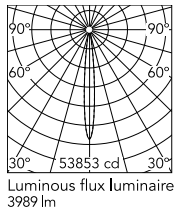

Schematic light drawing

Beam Angle: 11°

h(m)	E(lx)	D(m)
1	53853	0.19
2	13463	0.38
3	5984	0.57
4	3366	0.76
5	2154	0.94

Luminous flux luminaire
3989 lm

Photometric

Lighting type	Direct
Light distribution	Symmetric
CCT (K)	2700
CRI>	80
Beam angle C0-180 (°)	11
Beam angle C90-270 (°)	11
Extreme cut off	No