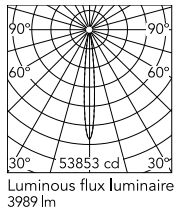

Schematic light drawing

Photometric

Lighting type	Direct
Light distribution	Symmetric
CCT (K)	2700
CRI>	80
Beam angle C0-180 (°)	11
Beam angle C90-270 (°)	11
Extreme cut off	No

Electrical

Insulation class	I
Frequency (Hz)	50/60
Main voltage (Vac)	220-240
Power supply	Integrated
Dimmable	Yes
Power supply type	Dimmable 1-10V
Dimming interface	Dimmer Integrated
Emergency	No