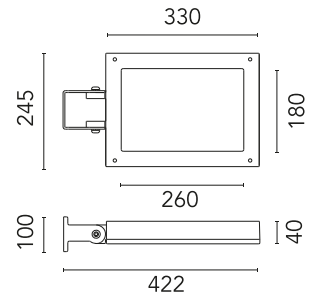

FLOS

FA52516018-310 Deep Brown

Perseo 4 Symmetric Optic Dimmable 1-10V

Designed by FLOS Outdoor, 2012

LED source included. Integrated power supply 220-240V. Graduated fixing bracket included. Equipped with a M20x1.5 cable guide (for 7mm<math>\lt; \varnothing < \lt; 13\text{mm}</math> cables) and IP68 connector. To ensure the tightness of the cable guide it's recommended to use flexible electric cables suitable for exterior use. Optional accessories: protruding arm for walls; feet and arms to install the luminaire on a mast; wall-washer visor and anti-vandalism protection lid. Extraclear transparent glass.

Are you a professional and your project needs consulting and support?

[BOOK AN APPOINTMENT](#)

Main specifications

EAN	8054793647906
Mounting	Wall, Ground
Light source type	LED
Light sources included	Yes
LED type	Power LED
Number of lamps	1
System power (W)	53
Source flux (lm)	5859
Lumen Output (lm)	3989

Physical

Colour	Deep Brown
Orientation	Adjustable
Longitudinal tilting (°)	156
Net weight (kg)	5.06
Package height (mm)	155
Package width (mm)	265
Package length (mm)	430
Package volume (m3)	0.02
IP internal	65

Pole Ø 102 mm h 5000 mm With
Base

OPTIONAL
Accessory

FA18118

Wall Bracket Perseo 4 1000 mm

OPTIONAL
Pole

FA25006

Pole Ø76 mm h 3500 mm (+500 mm In-ground)

OPTIONAL
Bracket