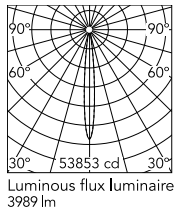

Physical

Colour	Deep Brown
Orientation	Adjustable
Longitudinal tilting (°)	156
Net weight (kg)	5.06
Package height (mm)	155
Package width (mm)	265
Package length (mm)	430
Package volume (m3)	0.02
IP internal	65

Download

[Mounting instructions](#)  PDF

Photometric Files

[LDT / IES](#)  ZIP

Technical Drawings

[2D](#)  ZIP

[3D](#)  ZIP

Schematic light drawing

Photometric

Lighting type	Direct
Light distribution	Symmetric
CCT (K)	2700
CRI>	80
Beam angle C0-180 (°)	11
Beam angle C90-270 (°)	11
Extreme cut off	No

Electrical

Insulation class	I
Frequency (Hz)	50/60
Main voltage (Vac)	220-240
Power supply	Integrated
Dimmable	Yes
Power supply type	Dimmable 1-10V
Dimming interface	Dimmer Integrated
Emergency	No