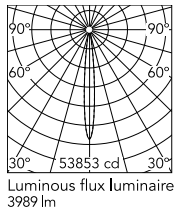

Schematic light drawing

Photometric

Lighting type	Direct
Light distribution	Symmetric
CCT (K)	2700
CRI>	80
Beam angle C0-180 (°)	11
Beam angle C90-270 (°)	11
Extreme cut off	No

Electrical

Insulation class	I
Frequency (Hz)	50/60
Main voltage (Vac)	220-240
Power supply	Integrated
Dimmable	Yes
Power supply type	Dimmable 1-10V
Dimming interface	Dimmer Integrated
Emergency	No