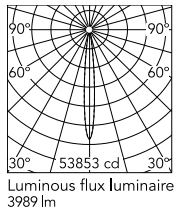

Schematic light drawing

Photometric

Lighting type	Direct
Light distribution	Symmetric
CCT (K)	2700
CRI>	80
Beam angle C0-180 (°)	11
Beam angle C90-270 (°)	11
Extreme cut off	No

Electrical

Insulation class	I
Frequency (Hz)	50/60
Main voltage (Vac)	220-240
Power supply	Integrated
Dimmable	Yes
Power supply type	Dimmable 1-10V
Dimming interface	Dimmer Integrated
Emergency	No