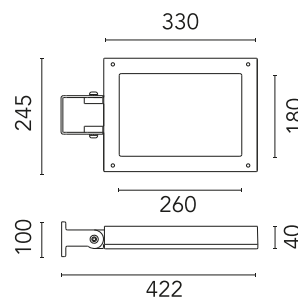

FLOS

FA52516001-310 White

Perseo 4 Symmetric Optic Dimmable 1-10V

Designed by FLOS Outdoor, 2012

LED source included. Integrated power supply 220-240V. Graduated fixing bracket included. Equipped with a M20x1.5 cable guide (for 7mm<math>\varnothing</math>13mm cables) and IP68 connector. To ensure the tightness of the cable guide it's recommended to use flexible electric cables suitable for exterior use. Optional accessories: protruding arm for walls; feet and arms to install the luminaire on a mast; wall-washer visor and anti-vandalism protection lid. Extraclear transparent glass.

Physical

Colour	White
Orientation	Adjustable
Longitudinal tilting (°)	156
Net weight (kg)	5.06
Package height (mm)	155
Package width (mm)	265
Package length (mm)	430
Package volume (m3)	0.02
IP internal	65

Base Plate and Fixing Bolts for
Pole Ø 102 mm h 4000/5000 mm
with Base

OPTIONAL Pole

FA24906

Pole Ø76 mm h 4500 mm(with Base)

OPTIONAL Pole

FA415006

Pole Ø 102 mm h 5000 mm With Base

OPTIONAL Bracket

Pole Ø 102 mm h 5000 mm With Base

OPTIONAL
Bracket

FA11506

Pole Bracket Franco 2/Perseo 4 Ø
76 mm 500 mm Double

OPTIONAL
Pole

FA25133

Pole Ø76 mm h 4500 mm (+500
mm In-ground)

OPTIONAL
Pole