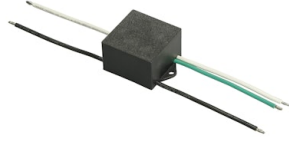

## Accessories & Power Supply

OPTIONAL  
Pole

FA25133

Pole Ø76 mm h 4500 mm (+500 mm In-ground)

OPTIONAL  
Accessory

F990E00A000

S.P.D. (SURGE PROTECTION DEVICE)

OPTIONAL  
Accessory