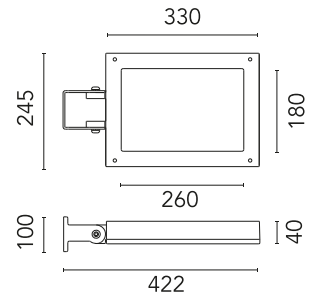

Are you a professional and your project needs consulting and support?

[BOOK AN APPOINTMENT](#)

Main specifications

EAN	8054793648569
Mounting	Wall, Ground
Light source type	LED
Light sources included	Yes
LED type	Power LED
Number of lamps	1
System power (W)	53
Source flux (lm)	5859
Lumen Output (lm)	2609

Physical

Colour	Anthracite
Orientation	Adjustable
Longitudinal tilting (°)	156
Net weight (kg)	5.06
Package height (mm)	155
Package width (mm)	265
Package length (mm)	430
Package volume (m3)	0.02
IP internal	65

Download

[Mounting instructions](#) PDF

Photometric Files

[LDT / IES](#) ZIP

Technical Drawings

[2D](#) ZIP

[3D](#) ZIP