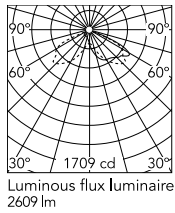

Schematic light drawing