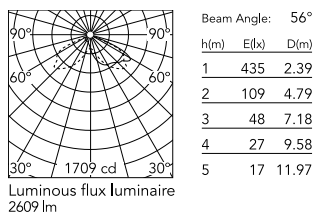

Schematic light drawing

Photometric

Lighting type	Direct
Light distribution	Asymmetric
CCT (K)	2700
CRI>	80
Extreme cut off	No

Electrical

Insulation class	I
Frequency (Hz)	50/60
Main voltage (Vac)	220-240
Power supply	Integrated
Dimmable	No
Power supply type	Non Dimmable
Dimming interface	Not Dimmable
Emergency	No