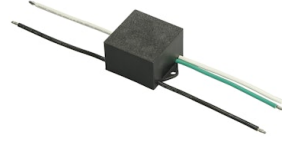

Accessories & Power Supply

OPTIONAL
Pole

FA24833

Pole Ø76 mm h 3500 mm (with Base)

OPTIONAL
Pole

FA25033

Pole Ø76 mm h 3500 mm (+500 mm In-ground)

OPTIONAL
Accessory

F990E00A000

S.P.D. (SURGE PROTECTION DEVICE)

OPTIONAL
Pole

FA24806

Pole Ø76 mm h 3500 mm (with Base)

OPTIONAL
Bracket

FA11333

Pole Bracket Franco 2/Perseo 4 Ø 76 mm 500 mm Single

Pole Ø76 mm h 3500 mm (+500 mm In-ground)

OPTIONAL Pole

FA415033

Pole Ø 102 mm h 5000 mm With Base

OPTIONAL Bracket

FA11206

Pole Bracket Franco 2/Perseo 4 Ø 76 mm 180 mm Single

OPTIONAL Accessory