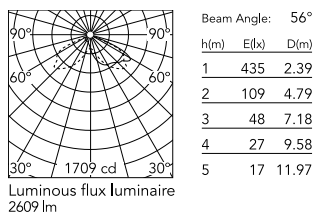

## Schematic light drawing

## Photometric

Lighting type	Direct
Light distribution	Asymmetric
CCT (K)	2700
CRI>	80
Extreme cut off	No