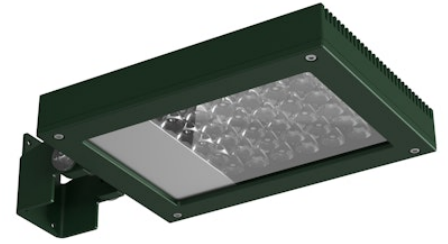

FLOS

FA52516612 Forest Green

Perseo 4 Street Optic

Designed by FLOS Outdoor, 2012

LED source included. Integrated power supply 220-240V ON-OFF and dimmable 1-10V or DALI. Graduated fixing bracket included. Equipped with a M20x1.5 cable guide (for 7mm\varnothing<math><13\text{mm}</math> cables) and IP68 connector. To ensure the tightness of the cable guide it's recommended to use flexible electric cables suitable for exterior use. Optional accessories: protruding arm for walls; feet and arms to install the luminaire on a mast; wall-washer visor and anti-vandalism protection lid. Extraclear transparent glass.

Are you a professional and your project needs consulting and support?

[BOOK AN APPOINTMENT](#)

Main specifications

EAN	8054793648477
Mounting	Wall, Ground
Light source type	LED
Light sources included	Yes
LED type	Power LED
Number of lamps	1
System power (W)	53
Source flux (lm)	5859
Lumen Output (lm)	2609

Physical

Colour	Forest Green
Orientation	Adjustable
Longitudinal tilting (°)	156
Net weight (kg)	5.06
Package height (mm)	155
Package width (mm)	265
Package length (mm)	430
Package volume (m3)	0.02
IP internal	65

F990E00A000

S.P.D. (SURGE PROTECTION DEVICE)

OPTIONAL Pole

FA24806

Pole Ø76 mm h 3500 mm(with Base)

OPTIONAL Pole

FA24833

Pole Ø76 mm h 3500 mm(with Base)