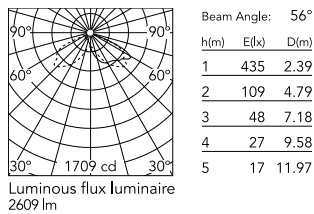

Schematic light drawing