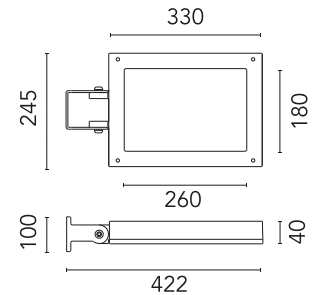

FLOS

FA52516612 Forest Green

Perseo 4 Street Optic

Designed by FLOS Outdoor, 2012

LED source included. Integrated power supply 220-240V ON-OFF and dimmable 1-10V or DALI. Graduated fixing bracket included. Equipped with a M20x1.5 cable guide (for 7mm\varnothing<math><13\text{mm}</math> cables) and IP68 connector. To ensure the tightness of the cable guide it's recommended to use flexible electric cables suitable for exterior use. Optional accessories: protruding arm for walls; feet and arms to install the luminaire on a mast; wall-washer visor and anti-vandalism protection lid. Extraclear transparent glass.

Physical

Colour	Forest Green
Orientation	Adjustable
Longitudinal tilting (°)	156
Net weight (kg)	5.06
Package height (mm)	155
Package width (mm)	265
Package length (mm)	430
Package volume (m3)	0.02
IP internal	65

Accessories & Power Supply

OPTIONAL Pole

FA24906

Pole Ø76 mm h 4500 mm(with Base)

OPTIONAL Pole

FA25133

Pole Ø76 mm h 4500 mm (+500 mm In-ground)

OPTIONAL Accessory

Pole Ø 102 mm h 4000 mm (+500 mm In-ground)

OPTIONAL Pole

FA415006

Pole Ø 102 mm h 5000 mm With Base

OPTIONAL Bracket

FA11433

Pole Bracket Franco 2/Perseo 4 Ø 76 mm 180 mm Double

OPTIONAL Bracket