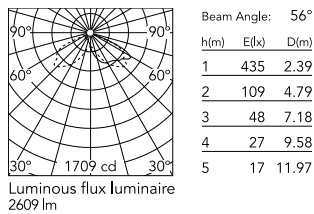

Schematic light drawing

Photometric

Lighting type	Direct
Light distribution	Asymmetric
CCT (K)	2700
CRI>	80
Extreme cut off	No

Electrical

Insulation class	I
Frequency (Hz)	50/60
Main voltage (Vac)	220-240
Power supply	Integrated
Dimmable	No
Power supply type	Non Dimmable
Dimming interface	Not Dimmable
Emergency	No