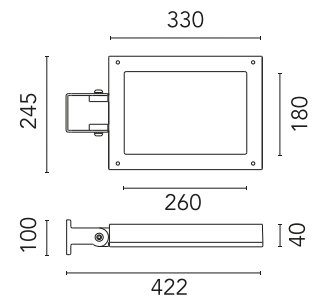

Are you a professional and your project needs consulting and support?

[BOOK AN APPOINTMENT](#)

Main specifications

EAN	8054793648415
Mounting	Wall, Ground
Light source type	LED
Light sources included	Yes
LED type	Power LED
Number of lamps	1
System power (W)	53
Source flux (lm)	5859
Lumen Output (lm)	2609

Physical

Colour	White
Orientation	Adjustable
Longitudinal tilting (°)	156
Net weight (kg)	5.06
Package height (mm)	155
Package width (mm)	265
Package length (mm)	430
Package volume (m3)	0.02
IP internal	65

Download

[Mounting instructions](#) PDF

Photometric Files

[LDT / IES](#) ZIP

Technical Drawings

[2D](#) ZIP

[3D](#) ZIP