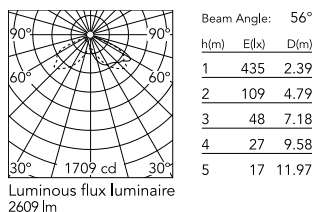

Schematic light drawing

Photometric

Lighting type	Direct
Light distribution	Asymmetric
CCT (K)	2700
CRI>	80
Extreme cut off	No

Electrical

Insulation class	I
Frequency (Hz)	50/60
Main voltage (Vac)	220-240
Power supply	Integrated
Dimmable	Yes
Power supply type	Dimmable DALI 1
Dimming interface	Dimmer Integrated
Emergency	No