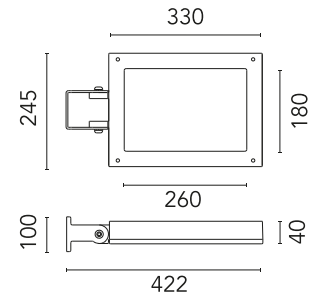

Are you a professional and your project needs consulting and support?

[BOOK AN APPOINTMENT](#)

Main specifications

EAN	8054793648545
Mounting	Wall, Ground
Light source type	LED
Light sources included	Yes
LED type	Power LED
Number of lamps	1
System power (W)	53
Source flux (lm)	5859
Lumen Output (lm)	2609

Physical

Colour	Black
Orientation	Adjustable
Longitudinal tilting (°)	156
Net weight (kg)	5.06
Package height (mm)	155
Package width (mm)	265
Package length (mm)	430
Package volume (m3)	0.02
IP internal	65

Download

[Mounting instructions](#) PDF

Photometric Files

[LDT / IES](#) ZIP

Technical Drawings

[2D](#) ZIP

[3D](#) ZIP