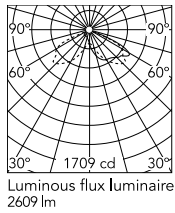

Schematic light drawing

Photometric

Lighting type	Direct
Light distribution	Asymmetric
CCT (K)	2700
CRI>	80
Extreme cut off	No

Electrical

Insulation class	I
Frequency (Hz)	50/60
Main voltage (Vac)	220-240
Power supply	Integrated
Dimmable	Yes
Power supply type	Dimmable DALI 1
Dimming interface	Dimmer Integrated
Emergency	No