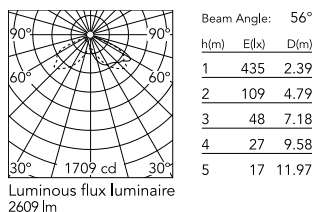

Schematic light drawing

Photometric

| | |
|--------------------|------------|
| Lighting type | Direct |
| Light distribution | Asymmetric |
| CCT (K) | 2700 |
| CRI> | 80 |
| Extreme cut off | No |

Electrical