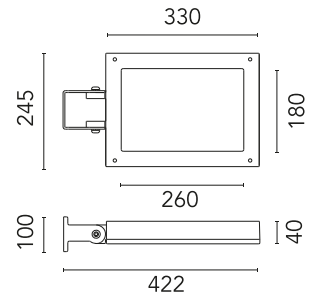

Are you a professional and your project needs consulting and support?

[BOOK AN APPOINTMENT](#)

Main specifications

EAN	8054793648484
Mounting	Wall, Ground
Light source type	LED
Light sources included	Yes
LED type	Power LED
Number of lamps	1
System power (W)	53
Source flux (lm)	5859
Lumen Output (lm)	2609

Physical

Colour	Forest Green
Orientation	Adjustable
Longitudinal tilting (°)	156
Net weight (kg)	5.06
Package height (mm)	155
Package width (mm)	265
Package length (mm)	430
Package volume (m3)	0.02
IP internal	65

FA415006

Pole Ø 102 mm h 5000 mm With Base

OPTIONAL
Pole

FA415506

Pole Ø 102 mm h 5000 mm (+500 mm In-ground)

OPTIONAL
Accessory

FA16730

Wall Washer Visor Perseo 4

Base Plate and Fixing Bolts for
Pole Ø 102 mm h 4000/5000 mm
with Base

OPTIONAL
Pole

FA24906

Pole Ø76 mm h 4500 mm(with
Base)

OPTIONAL
Pole

FA414506

Pole Ø 102 mm h 4000 mm (+500
mm In-ground)

OPTIONAL
Pole