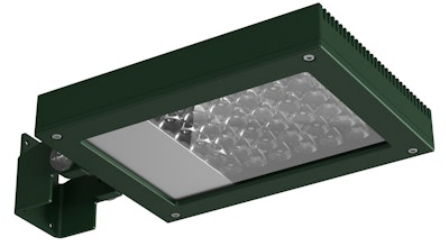

FLOS

FA52516612-300 Forest Green

Perseo 4 Street Optic Dimmable Dali

Designed by FLOS Outdoor, 2012

LED source included. Integrated power supply 220-240V ON-OFF and dimmable 1-10V or DALI. Graduated fixing bracket included. Equipped with a M20x1.5 cable guide (for 7mm<math>< \lt; 13\text{mm}</math> cables) and IP68 connector. To ensure the tightness of the cable guide it's recommended to use flexible electric cables suitable for exterior use. Optional accessories: protruding arm for walls; feet and arms to install the luminaire on a mast; wall-washer visor and anti-vandalism protection lid. Extraclear transparent glass.

Are you a professional and your project needs consulting and support?

[BOOK AN APPOINTMENT](#)

Main specifications

EAN	8054793648484
Mounting	Wall, Ground
Light source type	LED
Light sources included	Yes
LED type	Power LED
Number of lamps	1
System power (W)	53
Source flux (lm)	5859
Lumen Output (lm)	2609

Physical

Colour	Forest Green
Orientation	Adjustable
Longitudinal tilting (°)	156
Net weight (kg)	5.06
Package height (mm)	155
Package width (mm)	265
Package length (mm)	430
Package volume (m3)	0.02
IP internal	65