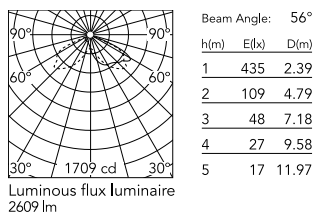

Schematic light drawing

Photometric

Lighting type	Direct
Light distribution	Asymmetric
CCT (K)	2700
CRI>	80
Extreme cut off	No

Electrical

Insulation class	I
Frequency (Hz)	50/60
Main voltage (Vac)	220-240
Power supply	Integrated
Dimmable	Yes
Power supply type	Dimmable DALI 1
Dimming interface	Dimmer Integrated
Emergency	No