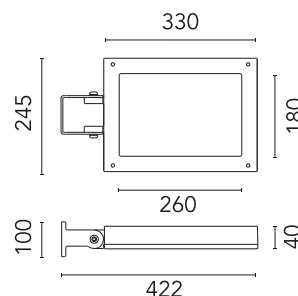

Are you a professional and your project needs consulting and support?

[BOOK AN APPOINTMENT](#)

Main specifications

EAN	8054793648453
Mounting	Wall, Ground
Light source type	LED
Light sources included	Yes
LED type	Power LED
Number of lamps	1
System power (W)	53
Source flux (lm)	5859
Lumen Output (lm)	2609

Physical

Colour	Grey
Orientation	Adjustable
Longitudinal tilting (°)	156
Net weight (kg)	5.06
Package height (mm)	155
Package width (mm)	265
Package length (mm)	430
Package volume (m3)	0.02
IP internal	65

Pole Ø76 mm h 4500 mm (+500
mm In-ground)

OPTIONAL Pole

FA414006

Pole Ø 102 mm h 4000 mm With Base

OPTIONAL Pole

FA414506

Pole Ø 102 mm h 4000 mm (+500 mm In-ground)

OPTIONAL Accessory

OPTIONAL Pole

FA415506

Pole Ø 102 mm h 5000 mm (+500 mm In-ground)

OPTIONAL Accessory

FA116

Base Plate and Fixing Bolts for Pole Ø 102 mm h 4000/5000 mm with Base

OPTIONAL Accessory

FA16730