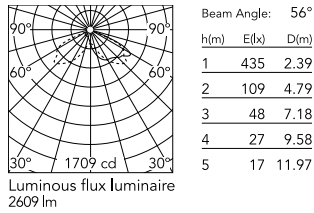

Schematic light drawing

Photometric

Lighting type	Direct
Light distribution	Asymmetric
CCT (K)	2700
CRI>	80
Extreme cut off	No

Electrical

Insulation class	I
Frequency (Hz)	50/60
Main voltage (Vac)	220-240
Power supply	Integrated
Dimmable	Yes
Power supply type	Dimmable DALI 1
Dimming interface	Dimmer Integrated
Emergency	No