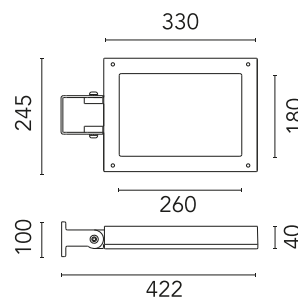

Are you a professional and your project needs consulting and support?

[BOOK AN APPOINTMENT](#)

Main specifications

EAN	8054793648422
Mounting	Wall, Ground
Light source type	LED
Light sources included	Yes
LED type	Power LED
Number of lamps	1
System power (W)	53
Source flux (lm)	5859
Lumen Output (lm)	2609

Physical

Colour	White
Orientation	Adjustable
Longitudinal tilting (°)	156
Net weight (kg)	5.06
Package height (mm)	155
Package width (mm)	265
Package length (mm)	430
Package volume (m3)	0.02
IP internal	65

Download

[Mounting instructions](#) PDF

Photometric Files

[LDT / IES](#) ZIP

Technical Drawings

[2D](#) ZIP

[3D](#) ZIP