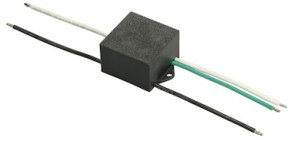

FLOS

FA52516601-300 White

Perseo 4 Street Optic Dimmable Dali

Designed by FLOS Outdoor, 2012

LED source included. Integrated power supply 220-240V ON-OFF and dimmable 1-10V or DALI. Graduated fixing bracket included. Equipped with a M20x1.5 cable guide (for 7mm<math>\varnothing</math>13mm cables) and IP68 connector. To ensure the tightness of the cable guide it's recommended to use flexible electric cables suitable for exterior use. Optional accessories: protruding arm for walls; feet and arms to install the luminaire on a mast; wall-washer visor and anti-vandalism protection lid. Extraclear transparent glass.

Accessories & Power Supply

OPTIONAL Pole

FA24833

Pole Ø76 mm h 3500 mm(with Base)

OPTIONAL Accessory

F990E00A000

S.P.D. (SURGE PROTECTION DEVICE)

OPTIONAL Pole