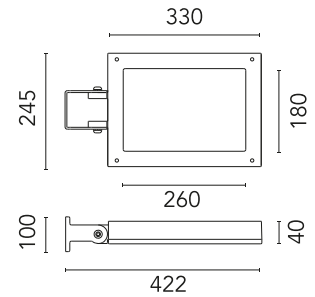

Are you a professional and your project needs consulting and support?

[BOOK AN APPOINTMENT](#)

Main specifications

EAN	8054793648583
Mounting	Wall, Ground
Light source type	LED
Light sources included	Yes
LED type	Power LED
Number of lamps	1
System power (W)	53
Source flux (lm)	5859
Lumen Output (lm)	2609

Physical

Colour	Anthracite
Orientation	Adjustable
Longitudinal tilting (°)	156
Net weight (kg)	5.06
Package height (mm)	155
Package width (mm)	265
Package length (mm)	430
Package volume (m3)	0.02
IP internal	65

Download

[Mounting instructions](#) PDF

Photometric Files

[LDT / IES](#) ZIP

Technical Drawings

[2D](#) ZIP

[3D](#) ZIP