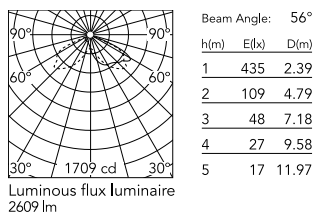

Schematic light drawing

Photometric

Lighting type	Direct
Light distribution	Asymmetric
CCT (K)	2700
CRI>	80
Extreme cut off	No

Electrical

Insulation class	I
Frequency (Hz)	50/60
Main voltage (Vac)	220-240
Power supply	Integrated
Dimmable	Yes
Power supply type	Dimmable 1-10V
Dimming interface	Dimmer Integrated
Emergency	No