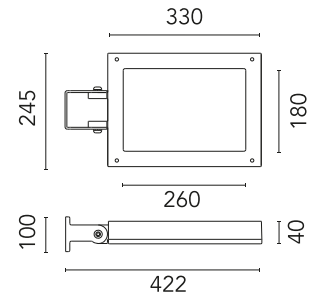

Are you a professional and your project needs consulting and support?

[BOOK AN APPOINTMENT](#)

Main specifications

EAN	8054793648552
Mounting	Wall, Ground
Light source type	LED
Light sources included	Yes
LED type	Power LED
Number of lamps	1
System power (W)	53
Source flux (lm)	5859
Lumen Output (lm)	2609

Physical

Colour	Black
Orientation	Adjustable
Longitudinal tilting (°)	156
Net weight (kg)	5.06
Package height (mm)	155
Package width (mm)	265
Package length (mm)	430
Package volume (m3)	0.02
IP internal	65

Download

[Mounting instructions](#) PDF

Photometric Files

[LDT / IES](#) ZIP

Technical Drawings

[2D](#) ZIP

[3D](#) ZIP