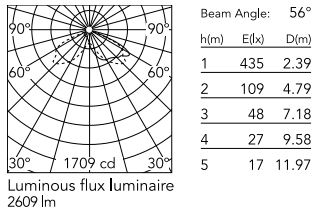

Physical

Colour	Deep Brown
Orientation	Adjustable
Longitudinal tilting (°)	156
Net weight (kg)	5.06
Package height (mm)	155
Package width (mm)	265
Package length (mm)	430
Package volume (m3)	0.02
IP internal	65

Download

[Mounting instructions](#)  PDF

Photometric Files

[LDT / IES](#)  ZIP

Technical Drawings

[2D](#)  ZIP

[3D](#)  ZIP

Schematic light drawing