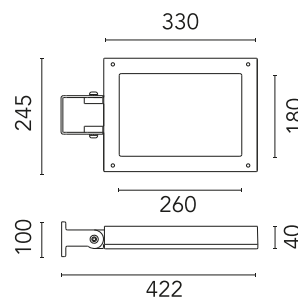

Are you a professional and your project needs consulting and support?

[BOOK AN APPOINTMENT](#)

Main specifications

EAN	8054793648521
Mounting	Wall, Ground
Light source type	LED
Light sources included	Yes
LED type	Power LED
Number of lamps	1
System power (W)	53
Source flux (lm)	5859
Lumen Output (lm)	2609

Physical

Colour	Deep Brown
Orientation	Adjustable
Longitudinal tilting (°)	156
Net weight (kg)	5.06
Package height (mm)	155
Package width (mm)	265
Package length (mm)	430
Package volume (m3)	0.02
IP internal	65

Download

[Mounting instructions](#) PDF

Photometric Files

[LDT / IES](#) ZIP

Technical Drawings

[2D](#) ZIP

[3D](#) ZIP