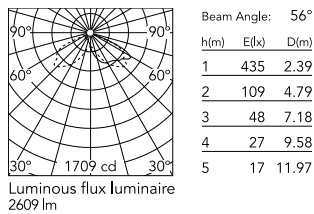

## Schematic light drawing

## Photometric

Lighting type	Direct
Light distribution	Asymmetric
CCT (K)	2700
CRI>	80
Extreme cut off	No