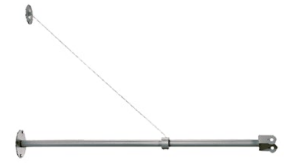

FA415506

Pole Ø 102 mm h 5000 mm (+500
mm In-ground)

OPTIONAL
Accessory

FA116

Base Plate and Fixing Bolts for
Pole Ø 102 mm h 4000/5000 mm
with Base

OPTIONAL
Bracket

FA11206

Pole Bracket Franco 2/Perseo 4 Ø
76 mm 180 mm Single

OPTIONAL
Bracket

FA11406

Pole Bracket Franco 2/Perseo 4 Ø
76 mm 180 mm Double

OPTIONAL
Bracket

FA11506

Pole Bracket Franco 2/Perseo 4 Ø
76 mm 500 mm Double

OPTIONAL
Accessory

FA18106