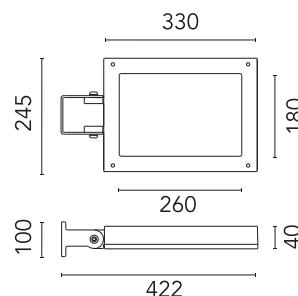

Are you a professional and your project needs consulting and support?

[BOOK AN APPOINTMENT](#)

Main specifications

EAN	8054793648460
Mounting	Wall, Ground
Light source type	LED
Light sources included	Yes
LED type	Power LED
Number of lamps	1
System power (W)	53
Source flux (lm)	5859
Lumen Output (lm)	2609

Physical

Colour	Grey
Orientation	Adjustable
Longitudinal tilting (°)	156
Net weight (kg)	5.06
Package height (mm)	155
Package width (mm)	265
Package length (mm)	430
Package volume (m3)	0.02
IP internal	65

Download

[Mounting instructions](#) PDF

Photometric Files

[LDT / IES](#) ZIP

Technical Drawings

[2D](#) ZIP

[3D](#) ZIP