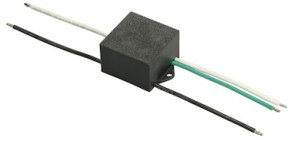

FLOS

FA52516606-310 Grey

Perseo 4 Street Optic Dimmable 1-10V

Designed by FLOS Outdoor, 2012

LED source included. Integrated power supply 220-240V ON-OFF and dimmable 1-10V or DALI. Graduated fixing bracket included. Equipped with a M20x1.5 cable guide (for 7mm<math>< \lt; 13\text{mm}</math> cables) and IP68 connector. To ensure the tightness of the cable guide it's recommended to use flexible electric cables suitable for exterior use. Optional accessories: protruding arm for walls; feet and arms to install the luminaire on a mast; wall-washer visor and anti-vandalism protection lid. Extraclear transparent glass.

Accessories & Power Supply

OPTIONAL Pole

FA24906

Pole Ø76 mm h 4500 mm(with Base)

OPTIONAL Accessory

F990E00A000

S.P.D. (SURGE PROTECTION DEVICE)

OPTIONAL Pole

FA24806

Pole Ø76 mm h 3500 mm(with Base)

OPTIONAL Pole

FA25006

Pole Ø76 mm h 3500 mm (+500 mm In-ground)

OPTIONAL Bracket

FA11306

Pole Bracket Franco 2/Perseo 4 Ø 76 mm 500 mm Single