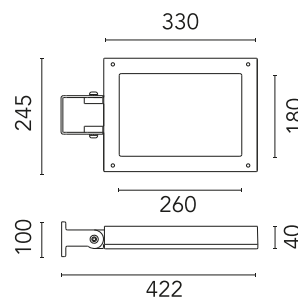

FLOS

FA52516601-310 White

Perseo 4 Street Optic Dimmable 1-10V

Designed by FLOS Outdoor, 2012

LED source included. Integrated power supply 220-240V ON-OFF and dimmable 1-10V or DALI. Graduated fixing bracket included. Equipped with a M20x1.5 cable guide (for 7mmϕ<math><13\text{mm}</math> cables) and IP68 connector. To ensure the tightness of the cable guide it's recommended to use flexible electric cables suitable for exterior use. Optional accessories: protruding arm for walls; feet and arms to install the luminaire on a mast; wall-washer visor and anti-vandalism protection lid. Extraclear transparent glass.

Physical

Colour	White
Orientation	Adjustable
Longitudinal tilting (°)	156
Net weight (kg)	5.06
Package height (mm)	155
Package width (mm)	265
Package length (mm)	430
Package volume (m3)	0.02
IP internal	65

Accessories & Power Supply

OPTIONAL
Pole

FA24833

Pole Ø76 mm h 3500 mm(with Base)

OPTIONAL
Accessory

F990E00A000

S.P.D. (SURGE PROTECTION DEVICE)

OPTIONAL
Accessory

Pole Ø76 mm h 4500 mm(with
Base)

OPTIONAL Pole

FA24933

Pole Ø76 mm h 4500 mm(with Base)

OPTIONAL Pole

FA415033

Pole Ø 102 mm h 5000 mm With Base

OPTIONAL Bracket