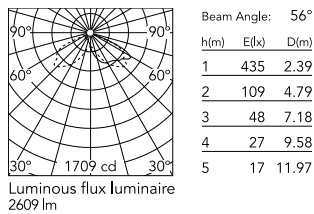

Schematic light drawing

Photometric

Lighting type	Direct
Light distribution	Asymmetric
CCT (K)	2700
CRI>	80
Extreme cut off	No

Electrical

Insulation class	I
Frequency (Hz)	50/60
Main voltage (Vac)	220-240
Power supply	Integrated
Dimmable	Yes
Power supply type	Dimmable 1-10V
Dimming interface	Dimmer Integrated
Emergency	No