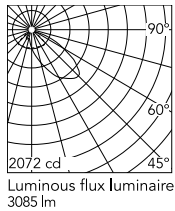

Schematic light drawing

Beam Angle: 48°

h(m)	E(lx)	D(m)
1	1111	1.70
2	278	3.40
3	123	5.10
4	69	6.80
5	44	8.51

Photometric

Lighting type	Direct
Light distribution	Asymmetric
CCT (K)	2700
CRI>	80
Extreme cut off	No