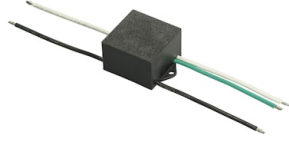

Accessories & Power Supply

OPTIONAL
Pole

FA414533

Pole Ø 102 mm h 4000 mm (+500
mm In-ground)

OPTIONAL
Accessory

F990E00A000

S.P.D. (SURGE PROTECTION
DEVICE)

OPTIONAL
Pole

FA24833

Pole Ø76 mm h 3500 mm(with
Base)

OPTIONAL
Pole

FA25033

Pole Ø76 mm h 3500 mm (+500
mm In-ground)

OPTIONAL
Bracket

FA11533

Pole Bracket Franco 2/Perseo 4 Ø
76 mm 500 mm Double