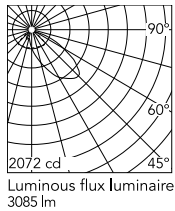

Schematic light drawing

h(m)	E(lx)	D(m)
1	1111	1.70
2	278	3.40
3	123	5.10
4	69	6.80
5	44	8.51

Photometric

Lighting type	Direct
Light distribution	Asymmetric
CCT (K)	2700
CRI>	80
Extreme cut off	No

Electrical