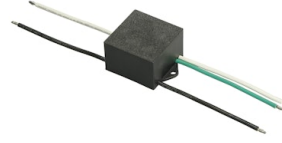

Accessories & Power Supply

OPTIONAL
Pole

FA24906

Pole Ø76 mm h 4500 mm(with
Base)

OPTIONAL
Pole

FA25006

Pole Ø76 mm h 3500 mm (+500
mm In-ground)

OPTIONAL
Accessory

F990E00A000

S.P.D. (SURGE PROTECTION
DEVICE)

OPTIONAL
Pole

FA24806

Pole Ø76 mm h 3500 mm(with
Base)

OPTIONAL
Accessory

FA18130

Wall Bracket Perseo 4 1000 mm