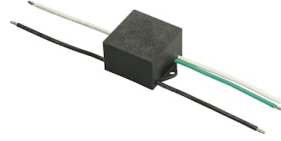

FLOS

FA52516418 Deep Brown

Perseo 4 Asymmetric Optic

Designed by FLOS Outdoor, 2012

LED source included. Integrated power supply 220-240V ON-OFF and dimmable 1-10V or DALI. Graduated fixing bracket included. Equipped with a M20x1.5 cable guide (for 7mm$\lt\lt;13\text{mm}$ cables) and IP68 connector. To ensure the tightness of the cable guide it's recommended to use flexible electric cables suitable for exterior use. Optional accessories: protruding arm for walls; feet and arms to install the luminaire on a mast; wall-washer visor and anti-vandalism protection lid. Extraclear transparent glass.

Accessories & Power Supply

OPTIONAL
Pole

FA414506

Pole Ø 102 mm h 4000 mm (+500 mm In-ground)

OPTIONAL
Pole

FA25006

Pole Ø76 mm h 3500 mm (+500 mm In-ground)

OPTIONAL
Accessory

F990E00A000

S.P.D. (SURGE PROTECTION DEVICE)

OPTIONAL
Accessory

FA18118

Wall Bracket Perseo 4 1000 mm

OPTIONAL
Accessory

FA16730

Wall Washer Visor Perseo 4