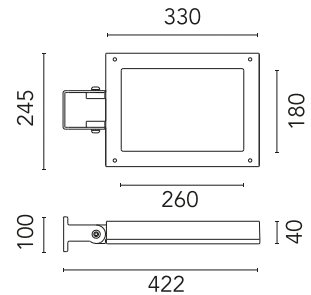

FLOS

FA52516418 Deep Brown

Perseo 4 Asymmetric Optic

Designed by FLOS Outdoor, 2012

LED source included. Integrated power supply 220-240V ON-OFF and dimmable 1-10V or DALI. Graduated fixing bracket included. Equipped with a M20x1.5 cable guide (for 7mm$\lt\lt;13\text{mm}$ cables) and IP68 connector. To ensure the tightness of the cable guide it's recommended to use flexible electric cables suitable for exterior use. Optional accessories: protruding arm for walls; feet and arms to install the luminaire on a mast; wall-washer visor and anti-vandalism protection lid. Extraclear transparent glass.

Are you a professional and your project needs consulting and support?

[BOOK AN APPOINTMENT](#)

Main specifications

EAN	8054793648323
Mounting	Wall, Ground
Light source type	LED
Light sources included	Yes
LED type	Power LED
Number of lamps	1
System power (W)	53
Source flux (lm)	5859
Lumen Output (lm)	3085

Physical

Colour	Deep Brown
Orientation	Adjustable
Longitudinal tilting (°)	156
Net weight (kg)	5.06
Package height (mm)	155
Package width (mm)	265
Package length (mm)	430
Package volume (m3)	0.02
IP internal	65

Accessories & Power Supply

OPTIONAL
Pole

FA414506

Pole Ø 102 mm h 4000 mm (+500 mm In-ground)

OPTIONAL
Pole

FA25006

Pole Ø76 mm h 3500 mm (+500 mm In-ground)

OPTIONAL
Accessory