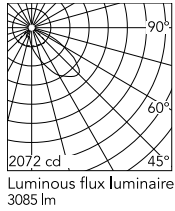

Schematic light drawing

Beam Angle: 48°

h(m)	E(lx)	D(m)
1	1111	1.70
2	278	3.40
3	123	5.10
4	69	6.80
5	44	8.51

Photometric

Lighting type	Direct
Light distribution	Asymmetric
CCT (K)	2700
CRI>	80
Extreme cut off	No