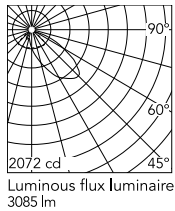

## Schematic light drawing

h(m)	E(lx)	D(m)
1	1111	1.70
2	278	3.40
3	123	5.10
4	69	6.80
5	44	8.51

## Photometric

Lighting type	Direct
Light distribution	Asymmetric
CCT (K)	2700
CRI>	80
Extreme cut off	No