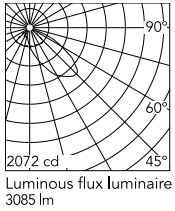

## Schematic light drawing

Beam Angle: 48°

h(m)	E(lx)	D(m)
1	1111	1.70
2	278	3.40
3	123	5.10
4	69	6.80
5	44	8.51

## Photometric

Lighting type	Direct
Light distribution	Asymmetric
CCT (K)	2700
CRI>	80
Extreme cut off	No