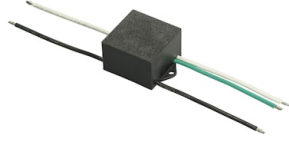

FLOS

FA52516433-300 Anthracite

Perseo 4 Asymmetric Optic Dimmable Dali

Designed by FLOS Outdoor, 2012

LED source included. Integrated power supply 220-240V ON-OFF and dimmable 1-10V or DALI. Graduated fixing bracket included. Equipped with a M20x1.5 cable guide (for 7mm<math>< \lt; 13\text{mm}</math> cables) and IP68 connector. To ensure the tightness of the cable guide it's recommended to use flexible electric cables suitable for exterior use. Optional accessories: protruding arm for walls; feet and arms to install the luminaire on a mast; wall-washer visor and anti-vandalism protection lid. Extraclear transparent glass.

Accessories & Power Supply

OPTIONAL
Pole

FA25033

Pole Ø76 mm h 3500 mm (+500 mm In-ground)

OPTIONAL
Accessory

F990E00A000

S.P.D. (SURGE PROTECTION DEVICE)

OPTIONAL
Pole