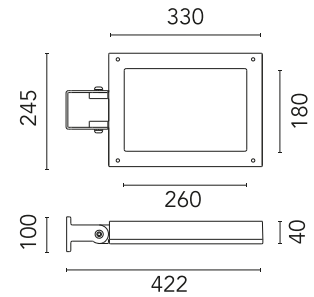

Are you a professional and your project needs consulting and support?

[BOOK AN APPOINTMENT](#)

Main specifications

EAN	8054793648392
Mounting	Wall, Ground
Light source type	LED
Light sources included	Yes
LED type	Power LED
Number of lamps	1
System power (W)	53
Source flux (lm)	5859
Lumen Output (lm)	3085

Physical

Colour	Anthracite
Orientation	Adjustable
Longitudinal tilting (°)	156
Net weight (kg)	5.06
Package height (mm)	155
Package width (mm)	265
Package length (mm)	430
Package volume (m3)	0.02
IP internal	65

Accessories & Power Supply

OPTIONAL
Pole

FA25033

Pole Ø76 mm h 3500 mm (+500 mm In-ground)

OPTIONAL
Accessory

F990E00A000

S.P.D. (SURGE PROTECTION DEVICE)

OPTIONAL
Pole

OPTIONAL
Pole

FA414033

Pole Ø 102 mm h 4000 mm With Base

OPTIONAL
Pole

FA414533

Pole Ø 102 mm h 4000 mm (+500 mm In-ground)

OPTIONAL
Bracket

FA11333