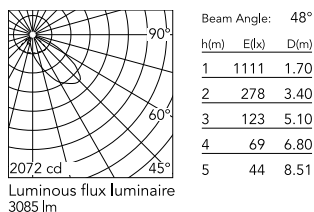

Physical

Colour	Anthracite
Orientation	Adjustable
Longitudinal tilting (°)	156
Net weight (kg)	5.06
Package height (mm)	155
Package width (mm)	265
Package length (mm)	430
Package volume (m3)	0.02
IP internal	65

Download

[Mounting instructions](#) PDF

Photometric Files

[LDT / IES](#) ZIP

Technical Drawings

[2D](#) ZIP

[3D](#) ZIP

Schematic light drawing