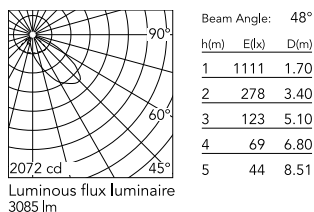

## Schematic light drawing

## Photometric

Lighting type	Direct
Light distribution	Asymmetric
CCT (K)	2700
CRI>	80
Extreme cut off	No