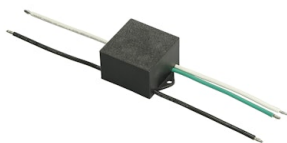

Accessories & Power Supply

OPTIONAL Pole

FA24806

Pole Ø76 mm h 3500 mm(with Base)

OPTIONAL Accessory

F990E00A000

S.P.D. (SURGE PROTECTION DEVICE)

OPTIONAL Pole

FA24833

Pole Ø76 mm h 3500 mm(with Base)

OPTIONAL Accessory

FA116

Base Plate and Fixing Bolts for Pole Ø 102 mm h 4000/5000 mm with Base

OPTIONAL Bracket

FA11306

Pole Bracket Franco 2/Perseo 4 Ø 76 mm 500 mm Single

OPTIONAL Pole

FA25006

Pole Ø76 mm h 3500 mm (+500 mm In-ground)

OPTIONAL Accessory

FA16730

Wall Washer Visor Perseo 4

OPTIONAL Bracket

FA11206