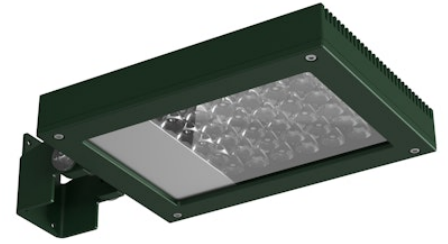

# FLOS

FA52516412-300 Forest Green

## Perseo 4 Asymmetric Optic Dimmable Dali

Designed by FLOS Outdoor, 2012

LED source included. Integrated power supply 220-240V ON-OFF and dimmable 1-10V or DALI. Graduated fixing bracket included. Equipped with a M20x1.5 cable guide (for 7mm<math>\phi</math><math><13\text{mm}</math> cables) and IP68 connector. To ensure the tightness of the cable guide it's recommended to use flexible electric cables suitable for exterior use. Optional accessories: protruding arm for walls; feet and arms to install the luminaire on a mast; wall-washer visor and anti-vandalism protection lid. Extraclear transparent glass.

### Main specifications

EAN	8054793648309
Mounting	Wall, Ground
Light source type	LED
Light sources included	Yes
LED type	Power LED
Number of lamps	1
System power (W)	53
Source flux (lm)	5859
Lumen Output (lm)	3085

### Physical

Colour	Forest Green
Orientation	Adjustable
Longitudinal tilting (°)	156
Net weight (kg)	5.06
Package height (mm)	155
Package width (mm)	265
Package length (mm)	430
Package volume (m3)	0.02
IP internal	65