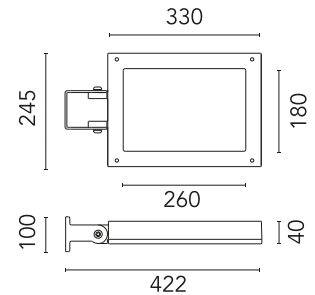

LED source included. Integrated power supply 220-240V ON-OFF and dimmable 1-10V or DALI. Graduated fixing bracket included. Equipped with a M20x1.5 cable guide (for 7mmϕ<math><13\text{mm}</math> cables) and IP68 connector. To ensure the tightness of the cable guide it's recommended to use flexible electric cables suitable for exterior use. Optional accessories: protruding arm for walls; feet and arms to install the luminaire on a mast; wall-washer visor and anti-vandalism protection lid. Extraclear transparent glass.